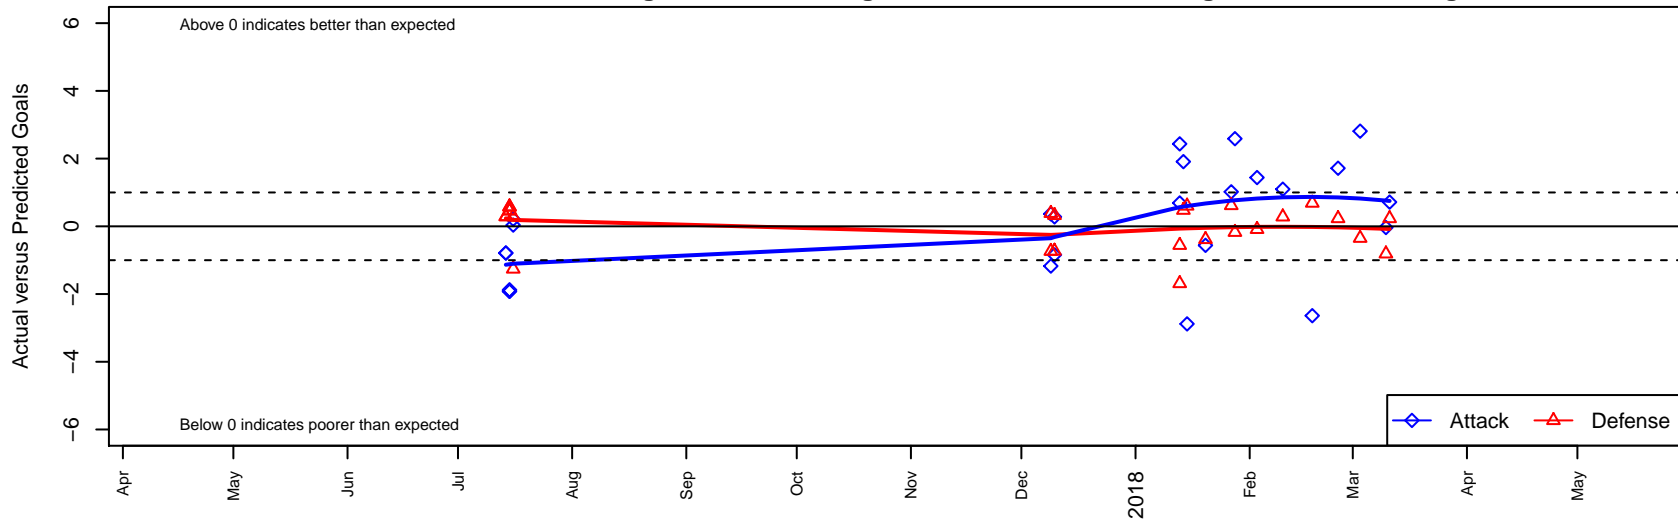

Washington Timbers Red 1 G02

Washington Timbers
 Vancouver, WA
 G02 total strength=1747
 attack=29.98 defense=23.64
 spr league = PTT Win G01 Premier

alt names used:
 WASHINGTON TIMBERS FC 02G REDS 1 (Of
 WA Timbers FC 02G Red 1

Venues played:
 2017 Beaverton Cup U19 Gold
 2017 Timbers Winter Showcase 2002 Showcas
 2017 Portland Winter Showcase U16
 2017 PTT Winter G01 Premier

Washington Timbers Red 1 G02
 Dots are actual minus expected GF (blue circles) and GA (red triangles).
 Blue line is smoothed change in attack strength. Red is smoothed change in defense strength.

**attack and defense variance (black dot)
relative to other teams
and top 10 in region**

**attack and defense rating
relative to others at age
and all opponents in last 13 months**

Performance relative to 13 month average