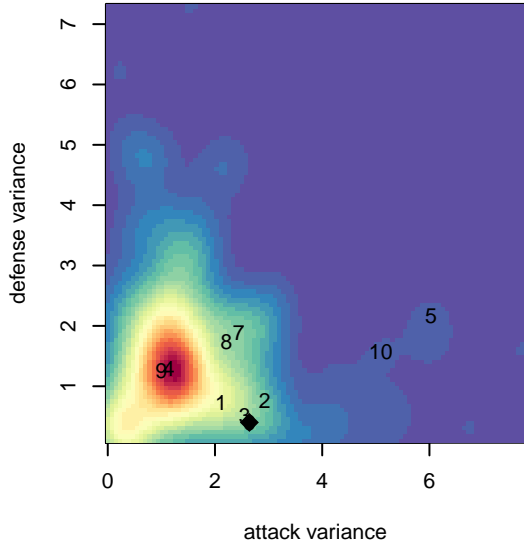

Washington Timbers Red 1 G02

Washington Timbers
 Vancouver, WA
 G02 total strength=1747
 attack=29.98 defense=23.64
 spr league = PTT Win G01 Premier

alt names used:
 WASHINGTON TIMBERS FC 02G REDS 1 (Of
 WA Timbers FC 02G Red 1

Venues played:
 2017 Beaverton Cup U19 Gold
 2017 Timbers Winter Showcase 2002 Showcas
 2017 Portland Winter Showcase U16
 2017 PTT Winter G01 Premier

Washington Timbers Red 1 G02
 Dots are actual minus expected GF (blue circles) and GA (red triangles).
 Blue line is smoothed change in attack strength. Red is smoothed change in defense strength.

**attack and defense variance (black dot)
relative to other teams
and top 10 in region**

**attack and defense rating
relative to others at age
and all opponents in last 13 months**

Performance relative to 13 month average