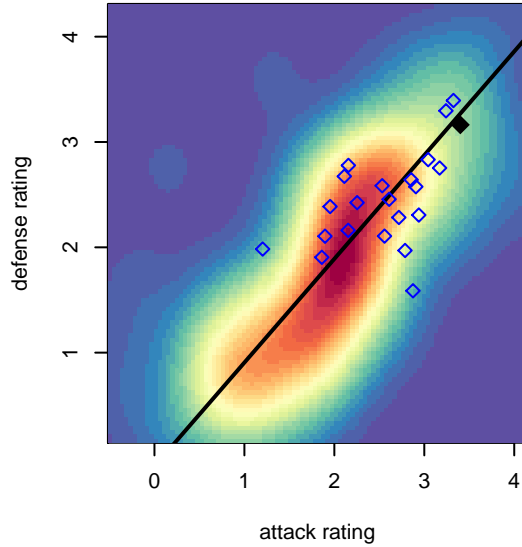

Washington Timbers Red 1 G02

Washington Timbers
 Vancouver, WA
 G02 total strength=1747
 attack=29.98 defense=23.64
 spr league = PTT Win G01 Premier

alt names used:
 WASHINGTON TIMBERS FC 02G REDS 1 (Of
 WA Timbers FC 02G Red 1

Venues played:
 2017 Beaverton Cup U19 Gold
 2017 Timbers Winter Showcase 2002 Showcas
 2017 Portland Winter Showcase U16
 2017 PTT Winter G01 Premier

Washington Timbers Red 1 G02
 Dots are actual minus expected GF (blue circles) and GA (red triangles).
 Blue line is smoothed change in attack strength. Red is smoothed change in defense strength.

**attack and defense variance (black dot)
relative to other teams
and top 10 in region**

**attack and defense rating
relative to others at age
and all opponents in last 13 months**

Performance relative to 13 month average