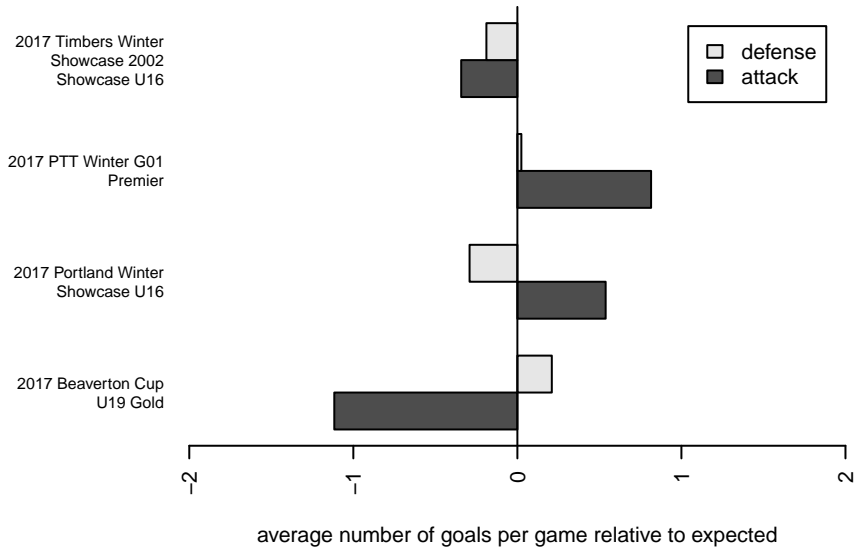

Washington Timbers Red 1 G02

Washington Timbers
 Vancouver, WA
 G02 total strength=1747
 attack=29.98 defense=23.64
 spr league = PTT Win G01 Premier

alt names used:
 WASHINGTON TIMBERS FC 02G REDS 1 (Of
 WA Timbers FC 02G Red 1

Venues played:
 2017 Beaverton Cup U19 Gold
 2017 Timbers Winter Showcase 2002 Showcas
 2017 Portland Winter Showcase U16
 2017 PTT Winter G01 Premier

Washington Timbers Red 1 G02
 Dots are actual minus expected GF (blue circles) and GA (red triangles).
 Blue line is smoothed change in attack strength. Red is smoothed change in defense strength.

**attack and defense variance (black dot)
relative to other teams
and top 10 in region**

**attack and defense rating
relative to others at age
and all opponents in last 13 months**

Performance relative to 13 month average