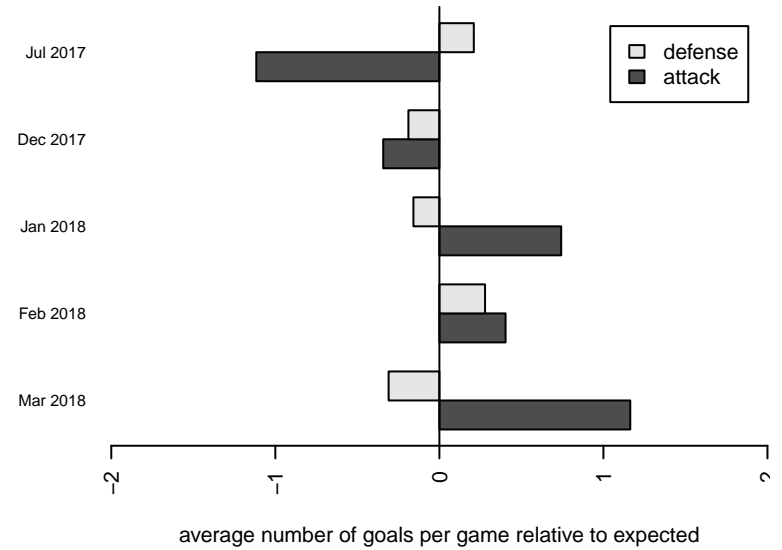

Performance relative to 13 month average